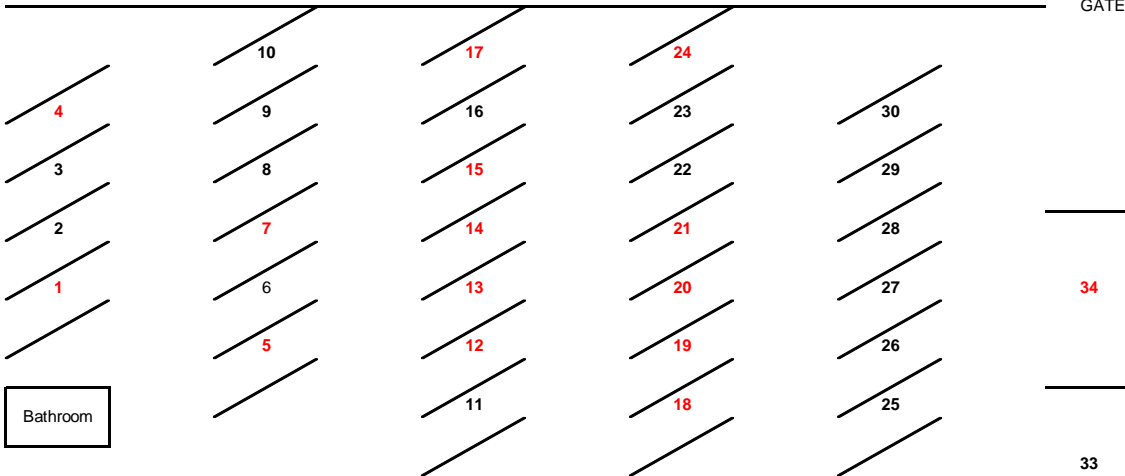

ACCESS ROAD

GATE

RED #'S
ARE TAKEN

Bathroom

Scales

Grass Area

Vendor Area

Tech Shed

Rogers Building

Grid

Covered Pit

Food - Scoring Tower

TRACK